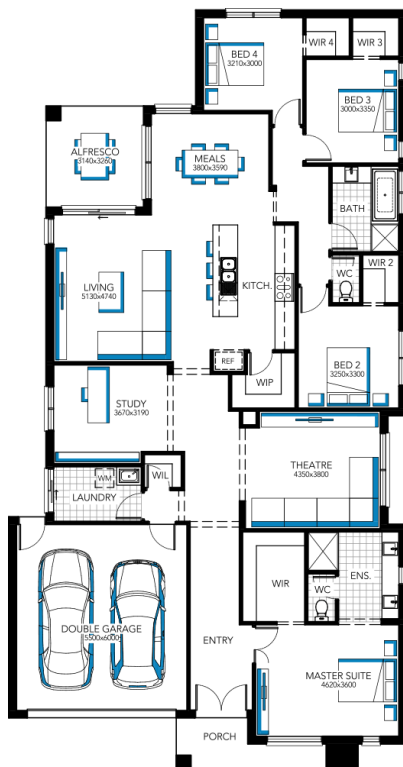

# Embleton 27

**ADDRESS**  
Lot 7 Sorelli Estate, Sorelli Estate

**LOT WIDTH**  
15.00

**LOT SIZE**  
864.00 m<sup>2</sup>

**HOUSE SIZE**  
266.30 m<sup>2</sup>